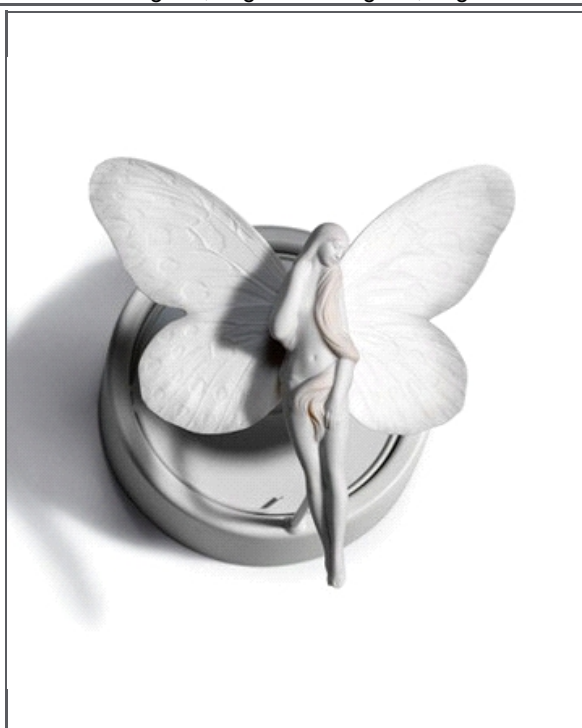

Technical data sheet

CE: Ref 01017090 - UPC/EAN 737859170904

UK:

US: Ref 01017038 - UPC/EAN 737859170904

JP:

Description:

Fairy Light I - Wall Light
Aplique pared Fairy Light I

Collection:

RECYCLOS BY BODO - LAMPARAS

Mounting:

Wall light

Environment:

Wall lamp made of translucent porcelain. Easy to fit system with enough light power to illuminate corridors and decorative areas.

Installation and assembly:

Follow instructions of the installation guide

Electrical characteristics:

Max. Power: 7W

Tension: CE-UK: 220/240VAC US-JP: 100/125VAC

Frequency: 50/60Hz

Non dimmable

Recommended Bulb

Bulb included

Bulb reference

CE: 1 x Lladro LED fitting 4W

NO REQUIR

US: 1 x Lladro LED fitting 4W

Certificates:

CE, SASO

UL

Physical characteristics:

1 Box / 19,9 x 22,9 x 25,3 cm / 0,012 m3

1 Box / 7 3/4 x 9 x 10 inches / 698 in3

Gross weight 0,7 kg. / Net weight 0,4 kg.