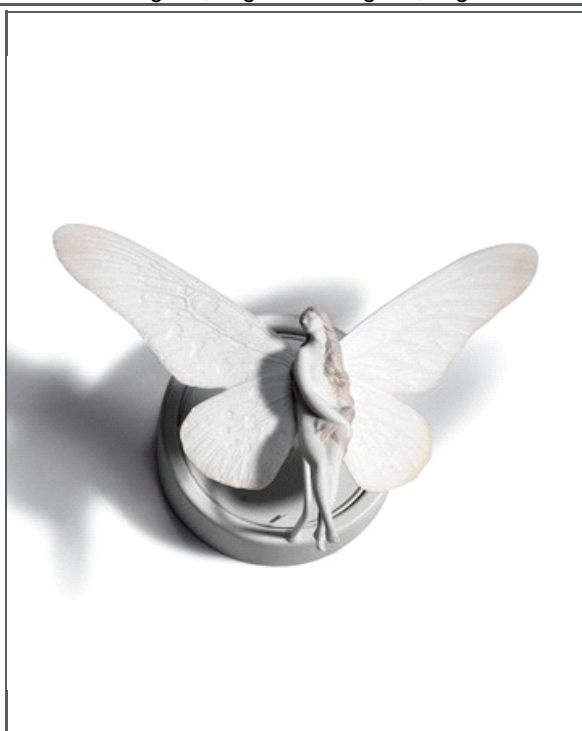

Technical data sheet

CE: Ref 01017091 - UPC/EAN 737859170911

UK:

US: Ref 01017039 - UPC/EAN 737859170911

JP:

Description:

Fairy Light II - Wall Light
Aplique pared Fairy Light II

Collection:

RECYCLOS BY BODO - LAMPARAS

Mounting:

Wall light

Environment:

Wall lamp made of translucent porcelain. Easy to fit system with enough light power to illuminate corridors and decorative areas.

Installation and assembly:

Follow instructions of the installation guide

Electrical characteristics:

Max. Power: 7W

Tension: CE-UK: 220/240VAC US-JP: 100/125VAC

Frequency: 50/60Hz

Non dimmable

Recommended Bulb

Bulb included

Bulb reference

CE: 1 x Lladro LED fitting 4W

NO REQUIR

US: 1 x Lladro LED fitting 4W

Certificates:

CE, SASO

UL

Physical characteristics:

1 Box / 19,9 x 22,9 x 25,3 cm / 0,012 m3

1 Box / 7 3/4 x 9 x 10 inches / 698 in3

Gross weight 0,7 kg. / Net weight 0,4 kg.