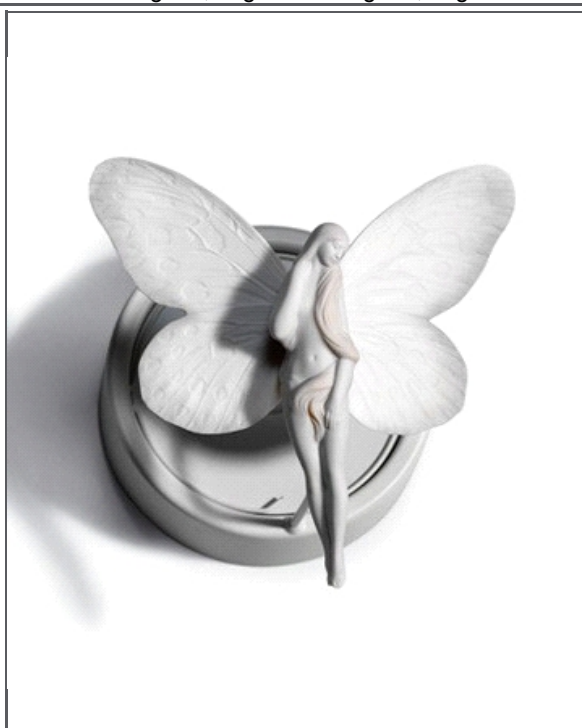

Technical data sheet

CE: Ref 01017090 - UPC/EAN 737859170904

UK:

US: Ref 01017038 - UPC/EAN 737859170904

JP:

Description:	Fairy Light I - Wall Light Aplique pared Fairy Light I	
Collection:	RECYCLOS BY BODO - LAMPARAS	
Mounting:	Wall light	
Environment:	Wall lamp made of translucent porcelain. Easy to fit system with enough light power to illuminate corridors and decorative areas.	
Installation and assembly:	Follow instructions of the installation guide	
Electrical characteristics:	<p>Max. Power: 7W</p> <p>Tension: CE-UK: 220/240VAC US-JP: 100/125VAC</p> <p>Frequency: 50/60Hz</p> <p>Non dimmable</p>	
Recommended Bulb	<p>Bulb included</p> <p>CE: 1 x Lladro LED fitting 4W</p> <p>US: 1 x Lladro LED fitting 4W</p>	<p>Bulb reference</p> <p>NO REQUIR</p>
Certificates:	CE. SASO UL	
Physical characteristics:	<p>1 Box / 19,9 x 22,9 x 25,3 cm / 0,012 m3</p> <p>1 Box / 7 3/4 x 9 x 10 inches / 698 in3</p> <p>Gross weight 0,7 kg. / Net weight 0,4 kg.</p>	