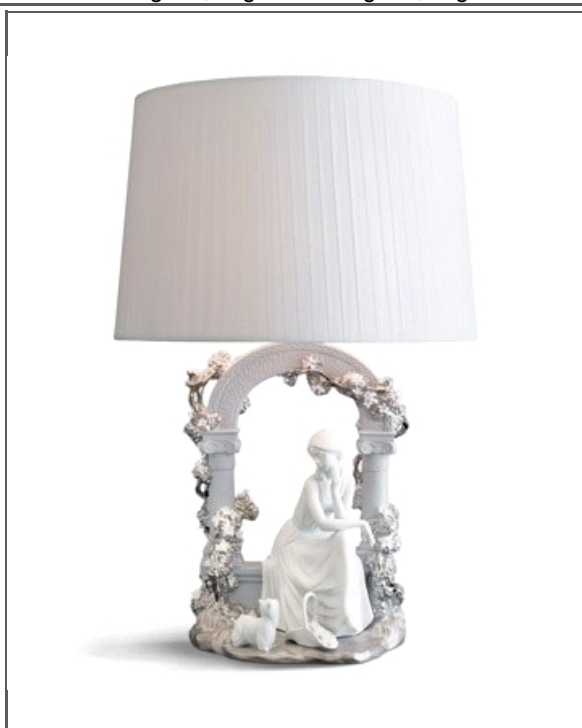

Technical data sheet

CE: Ref 01023144 - UPC/EAN 737859231445
UK: Ref 01023145 - UPC/EAN 737859231445
US: Ref 01023146 - UPC/EAN 737859231445
JP: Ref 01023147 - UPC/EAN 737859231445

Description:

Tranquility - Lamp
Lámpara Quietud

Collection:

Mounting:

Table lamp

Environment:

Table lamp of medium size completely manufactured in porcelain. Very decorative on sideboards but it also fits on a working desk.

Installation and assembly:

Follow instructions of the installation guide

Electrical characteristics:

Max. Power: 60W
Tension: CE-UK: 220/240VAC US-JP: 100/125VAC
Frequency: 50/60Hz
Dimmer not included

Recommended Bulb

Bulb not included	Bulb reference
CE: 1 x E27 LED 6W (600 Lm)	1089405
US: 1 x E26 LED 6W (600 Lm)	

Certificates:

CE, SASO
UL

Physical characteristics:

1 Box / 60,7 x 53,3 x 66,8 cm / 0,216 m3
1 Box / 24 x 21 x 26 1/4 inches / 13230 in3
Gross weight 6,1 kg. / Net weight 3,7 kg.