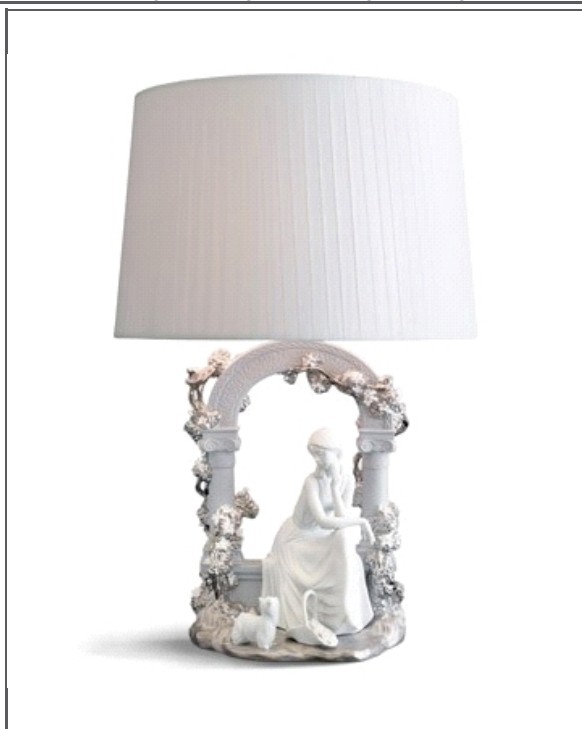

**Description:**

**Tranquility - Lamp**  
**Lámpara Quietud**

**Collection:**

**Mounting:**

Table lamp

**Environment:**

Table lamp of medium size completely manufactured in porcelain. Very decorative on sideboards but it also fits on a working desk.

**Recommended Bulb**

Bulb not included	Bulb reference
<b>CE:</b> 1 x E27 LED 6W (600 Lm)	1089405
<b>US:</b> 1 x E26 LED 6W (600 Lm)	

**Certificates:**

CE, SASO  
 UL

**Physical characteristics:**

1 Box / 60,7 x 53,3 x 66,8 cm / 0,216 m3  
 1 Box / 24 x 21 x 26 1/4 inches / 13230 in3  
 Gross weight 6,1 kg. / Net weight 3,7 kg.

**Sketch**