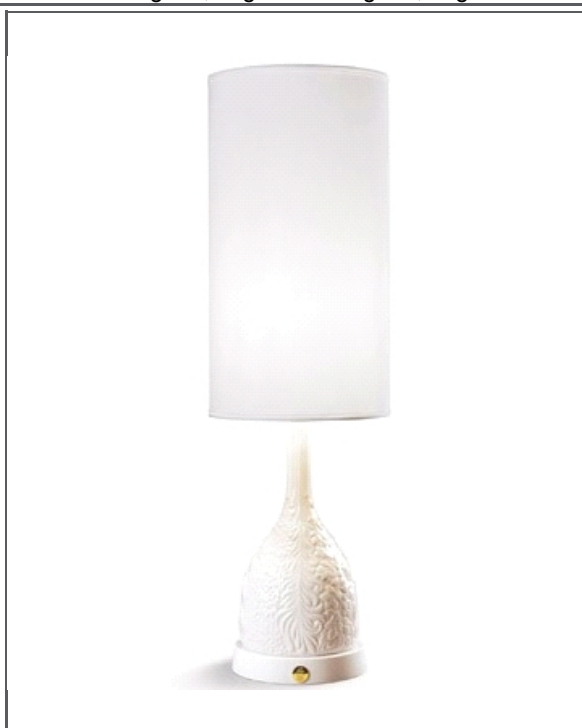

Technical data sheet

CE: Ref 01023722 - UPC/EAN 737859237225
UK: Ref 01023723 - UPC/EAN 737859237225
US: Ref 01023724 - UPC/EAN 737859237225
JP: Ref 01023725 - UPC/EAN 737859237225

Description: **Naturofantastic - Table Lamp - Organic Nature (white)**
Naturofantastic - Lámpara de sobremesa Naturaleza Orgánica (blanca)

Collection: **NATUROFANTASTIC**

Mounting: Table lamp

Environment: Inspired by the hanging lamps from the same family. The Naturofantastic collection includes functional and decorative pieces for l'art de la table seen through the eyes of Lladró artists' imagination, who have conceived a fantasy world from vegetal and organic elements. We are reminded of a personal universe that does not reflect anything known, rather it creates a dreamlike ambience combining marine and botanical forms, microorganisms and plants in everyday objects that take on a magical effect.

Recommended Bulb

	Bulb not included	Bulb reference
CE:	1 x E27 LED 6W (600 Lm)	01089432
US:	1 x E26 LED 6W (600 Lm)	

Certificates:

Physical characteristics:
 1 Box / 26,2 x 40,8 x 41,3 cm / 0,044 m3
 1 Box / 10 1/4 x 16 x 16 1/4 inches / 2665 in3
 Gross weight 1,9 kg. / Net weight 0,8 kg.