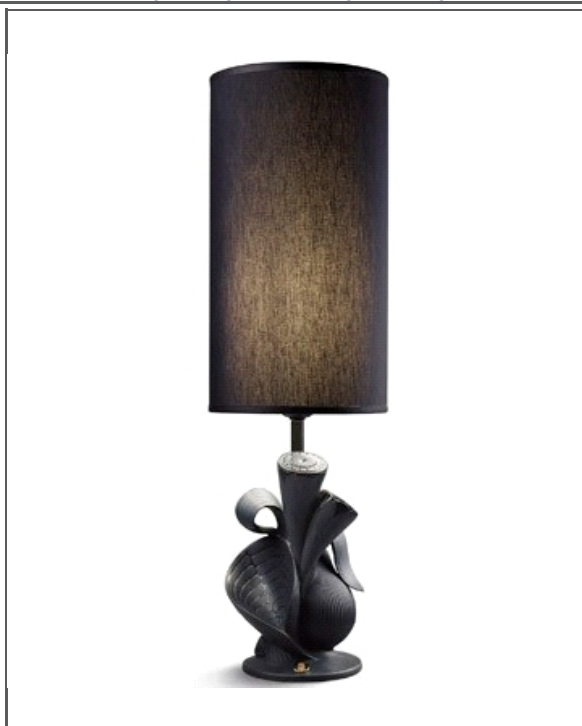

Technical data sheet

CE: Ref 01023742 - UPC/EAN 737859237423
UK: Ref 01023743 - UPC/EAN 737859237423
US: Ref 01023744 - UPC/EAN 737859237423
JP: Ref 01023745 - UPC/EAN 737859237423

Description:

Naturofantastic - Table Lamp - Living Nature (black)
Naturofantastic - Lámpara sobremesa - Naturaleza viva (negro)

Collection:

NATUROFANTASTIC

Mounting:

Table lamp

Environment:

Installation and assembly:

Follow instructions of the installation guide

Electrical characteristics:

Max. Power: 1 X 18W
Tension: CE-UK: 220/240VAC US-JP: 100/125VAC
Frequency: 50/60Hz
Dimmer not included

Recommended Bulb

Bulb not included **Bulb reference**
CE: 1 x E27 LED 6W (600 Lm)
US: 1 x E26 LED 6W (600 Lm)

Certificates:

Physical characteristics:

1 Box / 26,2 x 40,8 x 41,3 cm / 0,044 m3
1 Box / 10 1/4 x 16 x 16 1/4 inches / 2665 in3
Gross weight 2 kg. / Net weight 0,9 kg.

Sketch