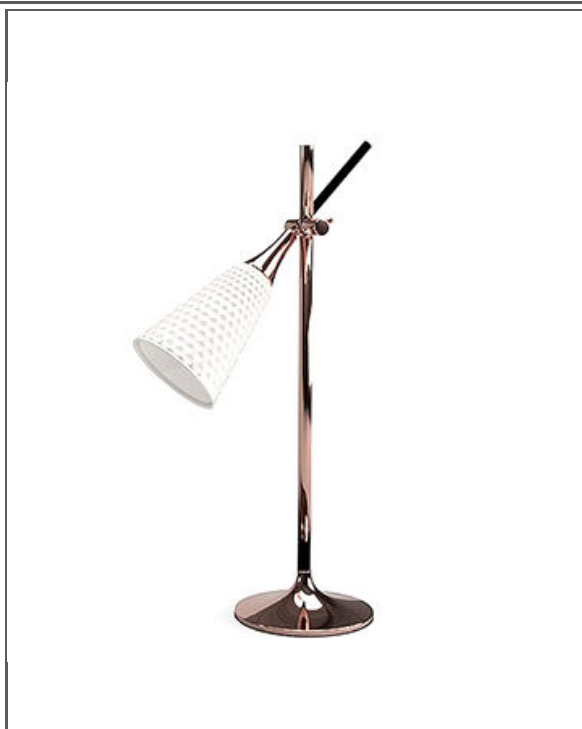

Technical data sheet

CE: Ref 01023927 - UPC/EAN 737859239274
UK: Ref 01023927 - UPC/EAN 737859239274
US: Ref 01023927 - UPC/EAN 737859239274
JP: Ref 01023927 - UPC/EAN 737859239274

Description:

Jamz Reading Lamp (copper)
Flexo Jamz (cobre)

Collection:

JAMZ

Mounting:

Table lamp

Environment:

Jamz collection is the first Lladró lighting collection that draws inspiration by jazz music. The combination of metals with porcelain shades. The customization of the lamps symbolizes the free essence of this music, allowing improvisation for bespoke creations.

Installation and assembly:

Follow instructions of the installation guide

Electrical characteristics:

Max. Power: 6 W
Tension: CE-UK: 220/240 VAC USA-JP: 100/125 VA
Frequency: 50/60 Hz

Recommended Bulb

CE: 1 x E14 LED de 4W
US: 1 x E12 LED 4W

Bulb reference

Certificates:

CE
UL

Physical characteristics:

1 Box / 36,2 x 50,8 x 62,8 cm / 0,115 m3
1 Box / 14 1/4 x 20 x 24 3/4 inches / 7054 in3
Gross weight 3,800 kg. / Net weight 2,400 kg.

LLADRÓ SPAIN Jamz - T.Lamp

This luminaire is compatible with bulbs of the energy classes:

A++
A+
A
B
C
D
E

874/2012