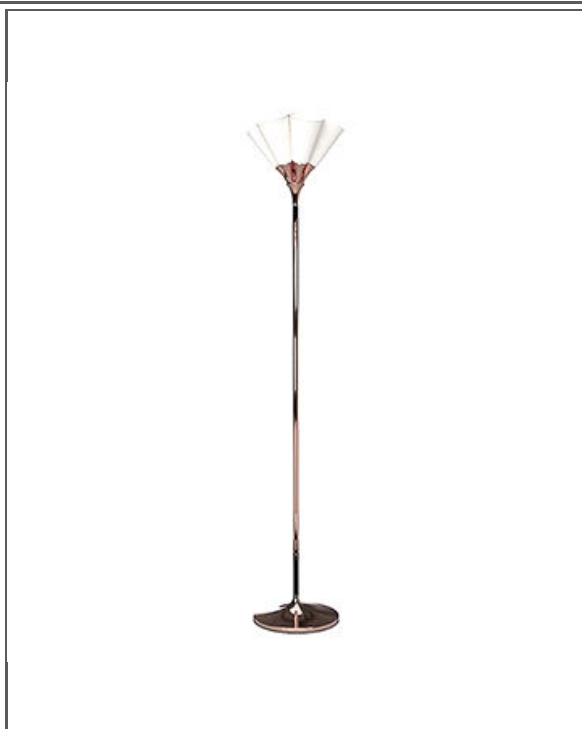

Technical data sheet

CE: Ref 01023930 - UPC/EAN 737859239304
UK: Ref 01023930 - UPC/EAN 737859239304
US: Ref 01023930 - UPC/EAN 737859239304
JP: Ref 01023930 - UPC/EAN 737859239304

Description:

Jamz Foot Lamp (copper)
Pie de salón Jamz (cobre)

Collection:

JAMZ

Mounting:

Foot lamp

Environment:

Jamz collection is the first Lladró lighting collection that draws inspiration by jazz music. The combination of metals with porcelain shades. The customization of the lamps symbolizes the free essence of this music, allowing improvisation for bespoke creations.

Bulb reference
01089435

Certificates:

CE
UL

Physical characteristics:

1 Box / 36,2 x 50,8 x 62,8 cm / 0,115 m3
 1 Box / 14 1/4 x 20 x 24 3/4 inches / 7054 in3
 Gross weight 13,100 kg. / Net weight 8,500 kg.

LLADRÓ
SPAIN

Jamz - floor

This luminaire is compatible with bulbs of the energy classes:

A++
A+
A
B
C
D
E

874/2012 

Sketch