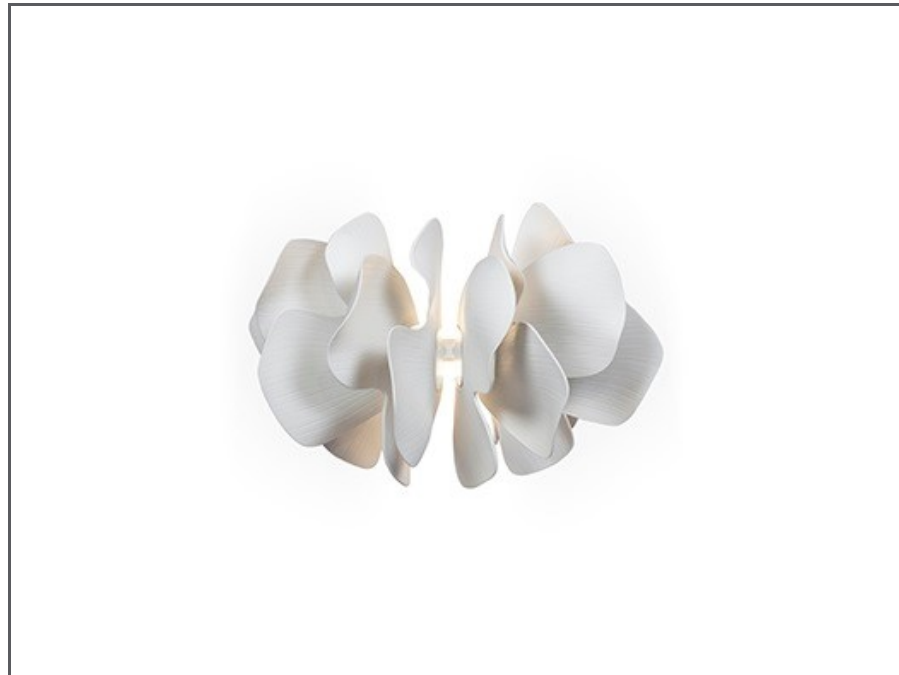

**Product name:** **Nightbloom wall light (white)**

**Aplique de pared Nightbloom (blanco)**

**Collection:** **Nightbloom**

**Mounting:** Wall lamp

**Use:** Indoor (IP20)

**Environment:**

Marcel Wanders in partnership with Lladro is announcing the launch of a collection of porcelain lamps that will shine wherever it is placed in a room. Nightbloom is a collection inspired by the way the petals of a flower dance lightly in the breeze. Sculp

## Description:

**Nightbloom wall light (white)**

**Aplique de pared Nightbloom (blanco)**

Sketch