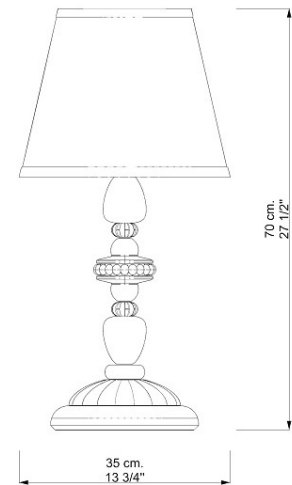

### PHYSICAL CHARACTERISTICS

General measures (cm):	68 x 35 x 35 cm (Height x Length x Width)
General measures (inch):	26 3/4 x 13 3/4 x 13 3/4" (Height x Length x Width)
Max. Height:	68 cm - 26 3/4"
Min. Height:	68 cm - 26 3/4"
Standard Height:	68 cm - 26 3/4"
Cable / Chain Length:	150 cm - 59"
Color cable:	Black Textil (CE), Black Textil (UK), Black Textil (US), Black Textil (JP), Black (CCC)
Net weight:	3,70 kg - 8,16 lb
Materials:	Porcelain, metal, wood, fabric
Support method:	Base
Support measures:	Ø25 x 4 cm - Ø9 3/4 x 1 1/2"
Support material:	Wood
Support color:	Black
Accessory type:	Lampshade
Accessory measures:	Ø35 x 28 cm - Ø13 3/4 x 11"
Accessory material:	Fabric
Accessory color:	White Pleated

### PACKAGING CHARACTERISTICS

Quantity boxes:	2
Measure box:	(1) 0,36 x 0,35 x 0,66 m - 14 x 13 3/4 x 26" (2) 0,3 x 0,38 x 0,38m - 11 3/4 x 15 x 15"
Volume box:	(1) 0,08 m <sup>3</sup> - 2,89 ft <sup>3</sup> (2) 0,43 m <sup>3</sup> - 15,30 ft <sup>3</sup>
Weight box:	(1) 4,80 kg - 10,58 lb (2) 1,00 kg - 2,20 lb
Total Weight:	5,80 kg - 12,79 lb