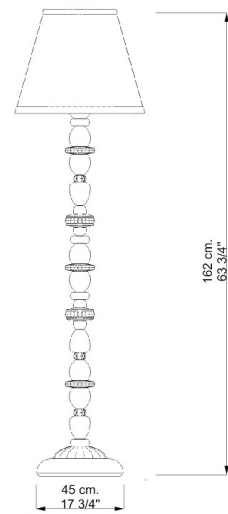

Product name:	Firefly floor lamp (pink-gold)
---------------	---------------------------------------

PHYSICAL CHARACTERISTICS

General measures (cm):	162 x 45 x 45 cm (Height x Length x Width)
General measures (inch):	63 3/4 x 17 3/4 x 17 3/4" (Height x Length x Width)
Max. Height:	162 cm - 63 3/4"
Min. Height:	162 cm - 63 3/4"
Standard Height:	162 cm - 63 3/4"
Cable / Chain Length:	180 cm - 70 3/4"
Color cable:	Black Textil (CE), Black Textil (UK), Black Textil (US), Black Textil (JP), Black (CCC)
Net weight:	9,50 kg - 20,95 lb
Materials:	Porcelain, metal, wood, fabric
Support method:	Base
Support measures:	Ø30 x 6 cm - Ø11 3/4 x 2 1/4"
Support material:	Wood
Support color:	Black
Accessory type:	Lampshade
Accessory measures:	Ø45 x 36 cm - Ø17 3/4 x 14 1/4"
Accessory material:	Fabric
Accessory color:	White Pleated

PACKAGING CHARACTERISTICS

Quantity boxes:	2
Measure box:	(1) 0,42 x 1,6 x 0,35 m - 16 1/2 x 63 x 13 3/4" (2) 0,38 x 0,48 x 0,48m - 15 x 19 x 19"
Volume box:	(1) 0,24 m ³ - 8,31 ft ³ (2) 0,88 m ³ - 30,92 ft ³
Weight box:	(1) 13,00 kg - 28,66 lb (2) 1,40 kg - 3,09 lb
Total Weight:	14,40 kg - 31,75 lb