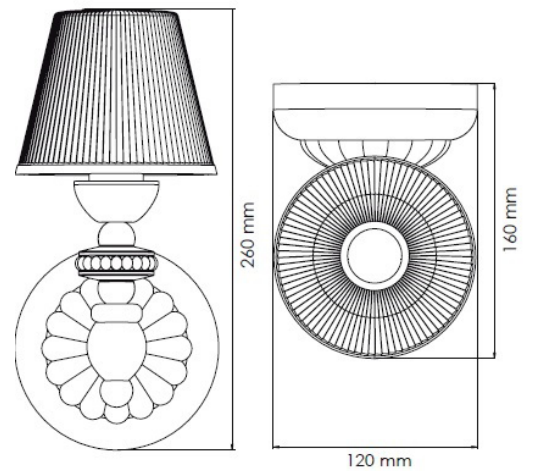

GENERAL

IP20

Product name:	Firefly wall light (pink-gold)
Collection:	FIREFLY
Mounting:	Wall lamp
Finish:	Pink - Gold
IP:	20
Use:	Indoor
Environment:	Glazed porcelain. The base and the stand of the lamps is entirely in porcelain. Decorated in a variety of pinks and golden luster. The tulip is also porcelain. Decorating the bottom of the sconce is the flower of the Lladró logo in gold.
Installation and assembly:	Follow instructions of the installation guide
Care:	The luminaires require only a light dusting with a soft or microfiber cloth. Dust and polish the bulbs with that soft cloth before dusting the luminaire itself. Clean the porcelain parts in warm, soapy water. For non-porcelain components use only dry soft cloth. Do not use chemicals.

Product name:	Firefly wall light (pink-gold)
---------------	---------------------------------------

PHYSICAL CHARACTERISTICS

General measures (cm):	26 x 12 x 16 cm (Height x Length x Width)
General measures (inch):	10 1/4 x 4 3/4 x 6 1/4" (Height x Length x Width)
Max. Height:	26 cm - 10 1/4"
Min. Height:	26 cm - 10 1/4"
Standard Height:	26 cm - 10 1/4"
Cable / Chain Length:	-
Color cable:	-
Net weight:	1,00 kg - 2,21 lb
Materials:	Porcelain, metal
Support method:	Base
Support measures:	Ø12 x 3 cm - Ø4 3/4 x 1 1/4"
Support material:	Metal
Support color:	Pink
Accessory type:	Lampshade
Accessory measures:	Ø12 x 10 cm - Ø4 3/4 x 4"
Accessory material:	Porcelain
Accessory color:	White Pleated