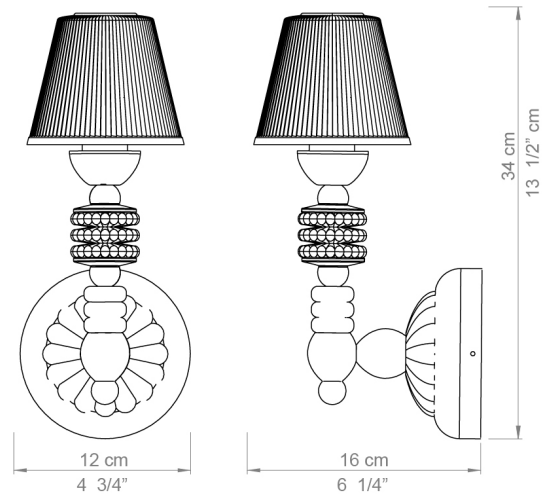

GENERAL

IP20

Product name:	Firefly wall light by Olga Hanono
Collection:	FIREFLY
Mounting:	Wall lamp
Finish:	Olga Hanono
IP:	20
Use:	Indoor
Environment:	Olga Hanono, a Mexican interior designer recognized on the international art and architecture scene, uses her bold and disruptive style to bring her stamp of identity to Lladró's existing Firefly collection.
Installation and assembly:	Follow instructions of the installation guide
Care:	The luminaires require only a light dusting with a soft or microfiber cloth. Dust and polish the bulbs with that soft cloth before dusting the luminaire itself. Clean the porcelain parts in warm, soapy water. For non-porcelain components use only dry soft cloth. Do not use chemicals.

Product name: **Firefly wall light by Olga Hanono**

PHYSICAL CHARACTERISTICS

General measures (cm):	34 x 12 x 16 cm (Height x Length x Width)
General measures (inch):	13 1/2 x 4 3/4 x 6 1/4" (Height x Length x Width)
Max. Height:	34 cm - 13 1/2"
Min. Height:	34 cm - 13 1/2"
Standard Height:	34 cm - 13 1/2"
Cable / Chain Length:	-
Color cable:	-
Net weight:	1,00 kg - 2,21 lb
Materials:	Porcelain, metal
Support method:	Base
Support measures:	Ø12 x 3 cm - Ø4 3/4 x 1 1/4"
Support material:	Metal
Support color:	Black
Accessory type:	Lampshade
Accessory measures:	Ø12 x 10 cm - Ø4 3/4 x 4"
Accessory material:	Porcelain
Accessory color:	White Pleated