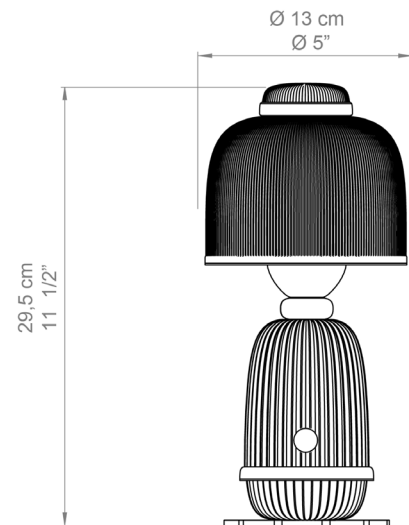

GENERAL

LED

IP20

Product name:	Kokeshi lamp - Pink
Collection:	KOKESHI
Mounting:	Table lamp with battery
Finish:	Pink
IP:	20
Use:	Indoor
Environment:	Cordless table lamp with rechargeable battery through USB and independent LED lighting. This porcelain creation has been handmade at the Lladró workshops in Valencia (Spain) following an entirely artisan process and with the high standards of quality.
Installation and assembly:	Follow instructions for use and care of battery
Care:	The luminaires require only a light dusting with a soft or microfiber cloth. Dust and polish the bulbs with that soft cloth before dusting the luminaire itself. Clean the porcelain parts in warm, soapy water. For non-porcelain components use only dry soft cloth. Do not use chemicals.

Product name: **Kokeshi lamp - Pink**

PHYSICAL CHARACTERISTICS

General measures (cm):	29 x 13 x 13 cm (Height x Length x Width)
General measures (inch):	11 1/2 x 5 x 5" (Height x Length x Width)
Max. Height:	29 cm - 11 1/2"
Min. Height:	29 cm - 11 1/2"
Standard Height:	29 cm - 11 1/2"
Cable / Chain Length:	-
Color cable:	-
Net weight:	1,60 kg - 3,53 lb
Materials:	Porcelain, metal
Support method:	Base
Support measures:	Ø10 x 4 cm - Ø4 x 1 1/2"
Support material:	Metal
Support color:	Pink
Accessory type:	Lampshade
Accessory measures:	Ø13 x 12 cm - Ø5 x 4 3/4"
Accessory material:	Porcelain
Accessory color:	White Pleated