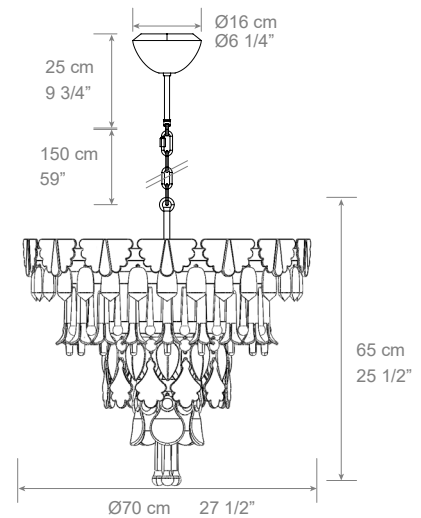

ELECTRICAL CHARACTERISTICS

Max. Power:	10 x 9W LED
Certifications and Marks:	CE (Yes), UKCA (Yes), UL (Yes), NOM (Yes), PSE (...), CCC (No)
Lampholder/LED:	Lampholder - Bulb not included
CE:	E14 10 x E14 Max. 9W LED 220/240 VAC 50/60 Hz
UK:	E14 10 x E14 Max. 9W LED 220/240 VAC 50/60 Hz
US:	E12 10 x E12 Max. 9W LED 100/125 VAC 50/60 Hz
JP:	E17 10 x E17 Max. 9W LED 100/125 VAC 50/60 Hz
CCC:	
Bulb Limitations:	Max. height 85mm - Max. height 33 1/2"
Class:	I
Regulation mode:	-
Regulation included:	Dimmer not included
USB Charge:	-
LED characteristics (LED only):	-
Energy efficiency (LED only):	-
Risk group (LED only):	-
Others:	-

PHYSICAL CHARACTERISTICS

General measures (cm):	65 x 70 x 70 cm (Height x Length x Width)
General measures (inch):	25 1/2 x 27 1/2 x 27 1/2" (Height x Length x Width)
Max. Height:	240 cm - 94,5"
Min. Height:	90 cm - 35,5"
Standard Height:	240 cm - 94,5"
Cable / Chain Length:	150 cm - 59"
Color cable:	Gold (CE), Gold (UK), Clear (US), Clear (JP)
Net weight:	20 kg - 44,1 lb
Materials:	Porcelain, metal, crystal
Support method:	Canopy
Support measures:	Ø16 x 9 cm - Ø6 1/4 x 3 1/2"
Support material:	Porcelain
Support color:	Purple
Accessory type:	Lights cover
Accessory measures:	Ø9 x 4,5 cm - Ø3 1/2 x 1 3/4"
Accessory material:	Brass
Accessory color:	Gold Plated

PACKAGING CHARACTERISTICS

Quantity boxes:	1
Measure box:	(1) 1,11 x 0,82 x 0,82 m - 43 3/4 x 32 1/4 x 32 1/4" (2) -
Volume box:	(1) 7,46 m ³ - 263,57 ft ³ (2) -
Weight box:	(1) 48,5 kg - 106,92 lb (2) -
Total Weight:	48,5 kg - 106,92 lb