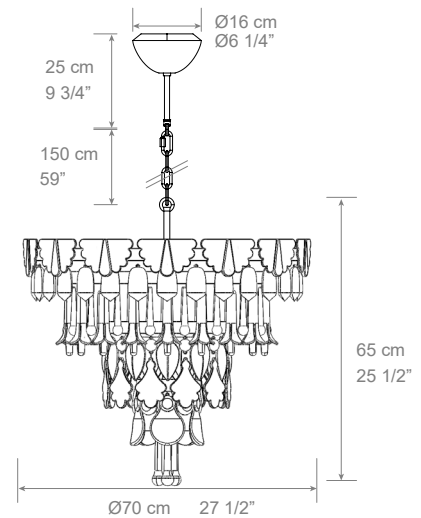

ELECTRICAL CHARACTERISTICS

Max. Power:	10 x 9W LED			
Certifications and Marks:	CE (Yes), UKCA (Yes), UL (Yes), NOM (Yes), PSE (...), CCC (No)			
Lampholder/LED:	Lampholder - Bulb not included			
CE:	E14	10 x E14 Max. 9W LED	220/240 VAC	50/60 Hz
UK:	E14	10 x E14 Max. 9W LED	220/240 VAC	50/60 Hz
US:	E12	10 x E12 Max. 9W LED	100/125 VAC	50/60 Hz
JP:	E17	10 x E17 Max. 9W LED	100/125 VAC	50/60 Hz
CCC:				
Bulb Limitations:	Max. height 85mm - Max. height 33 1/2"			
Class:	I			
Regulation mode:	-			
Regulation included:	Dimmer not included			
USB Charge:	-			
LED characteristics (LED only):	-			
Energy efficiency (LED only):	-			
Risk group (LED only):	-			
Others:	-			

PHYSICAL CHARACTERISTICS

General measures (cm):	65 x 70 x 70 cm (Height x Length x Width)
General measures (inch):	25 1/2 x 27 1/2 x 27 1/2" (Height x Length x Width)
Max. Height:	240 cm - 94,5"
Min. Height:	90 cm - 35,5"
Standard Height:	240 cm - 94,5"
Cable / Chain Length:	150 cm - 59"
Color cable:	Black (CE), Gold (UK), Clear (US), Clear (JP)
Net weight:	20 kg - 44,1 lb
Materials:	Porcelain, metal, crystal
Support method:	Canopy
Support measures:	Ø16 x 9 cm - Ø6 1/4 x 3 1/2"
Support material:	Porcelain
Support color:	Black
Accessory type:	Lights cover
Accessory measures:	Ø9 x 4,5 cm - Ø3 1/2 x 1 3/4"
Accessory material:	Brass
Accessory color:	Black Nickel Pleated

PACKAGING CHARACTERISTICS

Quantity boxes:	1
Measure box:	(1) 1,11 x 0,82 x 0,82 m - 43 3/4 x 32 1/4 x 32 1/4" (2) -
Volume box:	(1) 7,46 m ³ - 263,57 ft ³ (2) -
Weight box:	(1) 48,5 kg - 106,92 lb (2) -
Total Weight:	48,5 kg - 106,92 lb