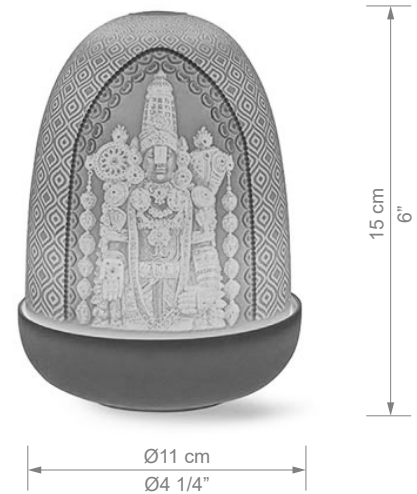

GENERAL

LED

IP20

Product name:	Lord Balaji Dome lamp
Collection:	DOMELAMP
Mounting:	Table lamp with battery
Finish:	White porcelain
IP:	20
Use:	Indoor
Environment:	Balaji or Lord Venkateshwara, one of the most revered deities in India, stands out in this new line for the ornamental perfection drawn on translucent porcelain Balaji, who fulfills the wishes of his faithful if they are requested with a true heart and strong determination, is now recreated on both sides of this warm wireless lamp.
Installation and assembly:	Follow instructions for use and care of battery
Care:	The luminaires require only a light dusting with a soft or microfiber cloth. Dust and polish the bulbs with that soft cloth before dusting the luminaire itself. Clean the porcelain parts in warm, soapy water. For non-porcelain components use only dry soft cloth. Do not use chemicals.

Product name:	Lord Balaji Dome lamp
---------------	------------------------------

PHYSICAL CHARACTERISTICS

General measures (cm):	15 x 11 x 11 cm (Height x Length x Width)
General measures (inch):	6 x 4 1/4 x 4 1/4" (Height x Length x Width)
Max. Height:	15 cm - 6"
Min. Height:	15 cm - 6"
Standard Height:	15 cm - 6"
Cable / Chain Length:	100 cm - 39 1/4"
Color cable:	White (CE), White (UK), White (US), White (JP), White (CCC)
Net weight:	0,45 kg - 0,99 lb
Materials:	Porcelain
Support method:	
Support measures:	
Support material:	
Support color:	
Accessory type:	
Accessory measures:	
Accessory material:	
Accessory color:	