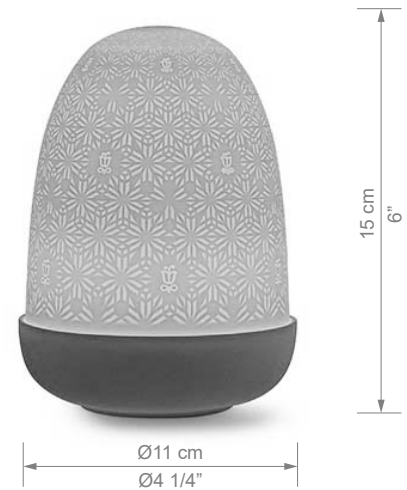

### GENERAL

LED

IP20

Product name:	<b>Anniversary Dome lamp</b>
Collection:	DOMELAMP
Mounting:	Table lamp with battery
Finish:	White porcelain
IP:	20
Use:	Indoor
Environment:	
Installation and assembly:	Follow instructions of the installation guide
Care:	The luminaires require only a light dusting with a soft or microfiber cloth. Dust and polish the bulbs with that soft cloth before dusting the luminaire itself. Clean the porcelain parts in warm, soapy water. For non-porcelain components use only dry soft cloth. Do not use chemicals.

### PHYSICAL CHARACTERISTICS

General measures (cm):	15 x 11 x 11 cm (Height x Length x Width)
General measures (inch):	6 x 4 1/4 x 4 1/4" (Height x Length x Width)
Max. Height:	15 cm - 6"
Min. Height:	15 cm - 6"
Standard Height:	15 cm - 6"
Cable / Chain Length:	100 cm - 39 1/4"
Color cable:	White (CE), White (UK), White (US), White (JP), White (CCC)
Net weight:	0,45 kg - 0,99 lb
Materials:	Porcelain
Support method:	
Support measures:	
Support material:	
Support color:	
Accessory type:	
Accessory measures:	
Accessory material:	
Accessory color:	