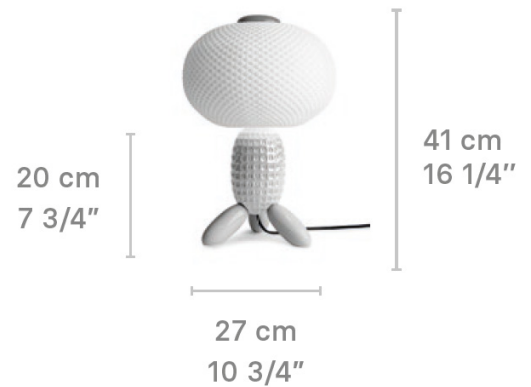

### GENERAL

IP20

Product name:	<b>Soft Blown Table lamp (blue)</b>
Collection:	SOFT BLOWN by Luca Nichetto
Mounting:	Table lamp
Finish:	Blue
IP:	20
Use:	Indoor
Environment:	The Airbloom table lamp is made up of a white central lampshade, made of translucent hand-ornamented porcelain, and a series of modules available in three color ranges in a glossy finish. Evoking balloon art and other skilfully hand-blown pieces, the illusion of weightlessness belies the porcelain structure of the Airbloom table lamp. Drawing inspiration from the airy construction of such items, Nichetto Studio has created a playful but functional object with an unexpected, fanciful quality.
Installation and assembly:	Follow instructions of the installation guide
Care:	The luminaires require only a light dusting with a soft or microfiber cloth. Dust and polish the bulbs with that soft cloth before dusting the luminaire itself. Clean the porcelain parts in warm, soapy water. For non-porcelain components use only dry soft cloth. Do not use chemicals.

### PHYSICAL CHARACTERISTICS

General measures (cm):	41 x 41 x 27 cm (Height x Length x Width)
General measures (inch):	16 1/4 x 16 1/4 x 10 3/4" (Height x Length x Width)
Max. Height:	27 cm - 10,75"
Min. Height:	27 cm - 10,75"
Standard Height:	27 cm - 10,75"
Cable / Chain Length:	180 cm - 70,75"
Color cable:	Black (CE), Black (UK), Black (US), Black (JP), Black (CCC)
Net weight:	3,5 kg - 7,7175 lb
Materials:	Porcelain, Metal
Support method:	-
Support measures:	- cm - -"
Support material:	-
Support color:	-
Accessory type:	Lampshade
Accessory measures:	Ø26 x 17 cm - Ø10 1/4 x 6 3/4"
Accessory material:	Porcelain
Accessory color:	White