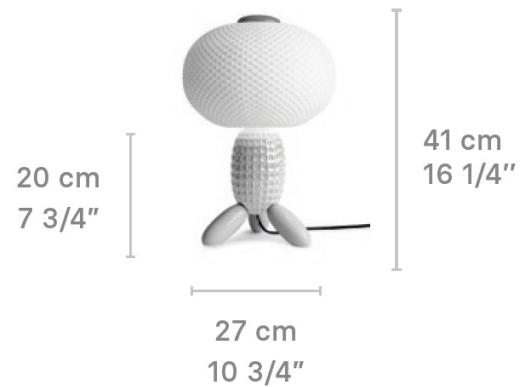

GENERAL

IP20

Product name:	Soft Blown Table lamp (yellow)
Collection:	SOFT BLOWN by Luca Nichetto
Mounting:	Table lamp
Finish:	Yellow
IP:	20
Use:	Indoor
Environment:	The Airbloom table lamp is made up of a white central lampshade, made of translucent hand-ornamented porcelain, and a series of modules available in three color ranges in a glossy finish. Evoking balloon art and other skilfully hand-blown pieces, the illusion of weightlessness belies the porcelain structure of the Airbloom table lamp. Drawing inspiration from the airy construction of such items, Nichetto Studio has created a playful but functional object with an unexpected, fanciful quality.
Installation and assembly:	Follow instructions of the installation guide
Care:	The luminaires require only a light dusting with a soft or microfiber cloth. Dust and polish the bulbs with that soft cloth before dusting the luminaire itself. Clean the porcelain parts in warm, soapy water. For non-porcelain components use only dry soft cloth. Do not use chemicals.

Product name:	Soft Blown Table lamp (yellow)
---------------	---------------------------------------

PHYSICAL CHARACTERISTICS

General measures (cm):	41 x 41 x 27 cm (Height x Length x Width)
General measures (inch):	16 1/4 x 16 1/4 x 10 3/4" (Height x Length x Width)
Max. Height:	27 cm - 10,75"
Min. Height:	27 cm - 10,75"
Standard Height:	27 cm - 10,75"
Cable / Chain Length:	180 cm - 70,75"
Color cable:	Black (CE), Black (UK), Black (US), Black (JP), Black (CCC)
Net weight:	3,5 kg - 7,7175 lb
Materials:	Porcelain, Metal
Support method:	-
Support measures:	-
Support material:	-
Support color:	-
Accessory type:	Lampshade
Accessory measures:	Ø26 x 17 cm - Ø10 1/4 x 6 3/4"
Accessory material:	Porcelain
Accessory color:	White