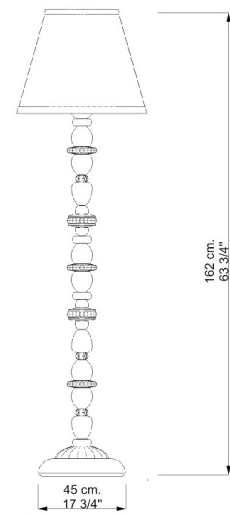

Product name:	Firefly floor lamp (pearly)
---------------	------------------------------------

PHYSICAL CHARACTERISTICS

General measures (cm):	162 x 45 x 45 cm (Height x Length x Width)
General measures (inch):	63 3/4 x 17 3/4 x 17 3/4" (Height x Length x Width)
Max. Height:	162 cm - 63 3/4"
Min. Height:	162 cm - 63 3/4"
Standard Height:	162 cm - 63 3/4"
Cable / Chain Length:	180 cm - 70 3/4"
Color cable:	Black Textil (CE), Black Textil (UK), Black Textil (US), Black Textil (JP), Black (CCC)
Net weight:	9,50 kg - 20,95 lb
Materials:	Porcelain, metal, wood, fabric
Support method:	Base
Support measures:	Ø30 x 6 cm - Ø11 3/4 x 2 1/4"
Support material:	Wood
Support color:	Brown
Accessory type:	Lampshade
Accessory measures:	Ø45 x 36 cm - Ø17 3/4 x 14 1/4"
Accessory material:	Fabric
Accessory color:	Brown Pleated

PACKAGING CHARACTERISTICS

Quantity boxes:	2
Measure box:	(1) 0,42 x 1,6 x 0,35 m - 16 1/2 x 63 x 13 3/4" (2) 0,38 x 0,48 x 0,48m - 15 x 19 x 19"
Volume box:	(1) 0,24 m³ - 8,31 ft³ (2) 0,88 m³ - 30,92 ft³
Weight box:	(1) 13,00 kg - 28,66 lb (2) 1,40 kg - 3,09 lb
Total Weight:	14,40 kg - 31,75 lb