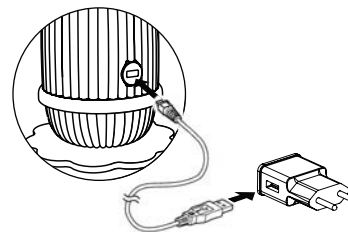

## BATTERY CARE

Charge for the first time for 7 hours.  
Use only USB chargers recommended in the lamp specifications. Subsequent charges will take approximately 4 hours.

An unexpected reduction in the intensity of the light tells you that the battery is running low. Charge now and avoid the battery from discharging completely.

## OPERATING THE LAMP

The light can be adjusted using the LED module power logo itself.

Touch and hold the logo to dim down the light. Repeat to dim up the light.

Touch the logo again to turn the light off. After switching off, the lamp will return to full intensity.