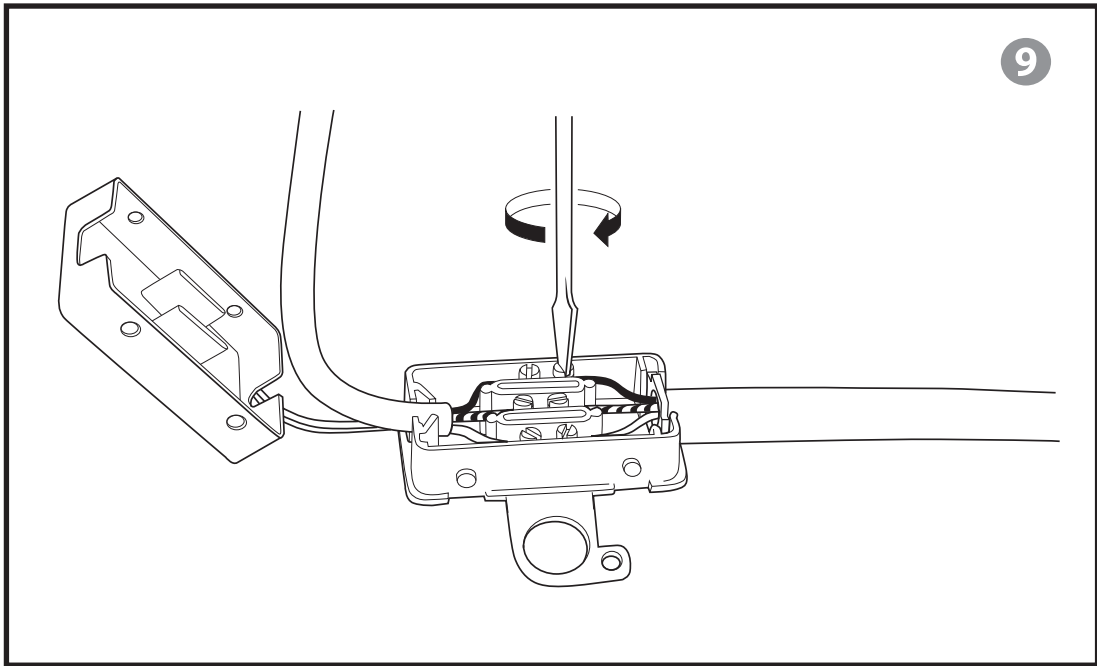

MADemoiselle CHANDELIERS

INSTALLATION GUIDE (CE/UK/US/JP)

LLADRÓ
HANDMADE PORCELAIN
Spain

9 - 18 - 24 LIGHTS

REF. 01023542 - 9 LIGHTS (CE/UK)
REF. 01023545 - 18 LIGHTS (CE/UK)
REF. 01023548 - 25 LIGHTS (CE/UK)

REF. 01023543 - 9 LIGHTS (US)
REF. 01023546 - 18 LIGHTS (US)
REF. 01023549 - 25 LIGHTS (US)

REF. 01023544 - 9 LIGHTS (JP)
REF. 01023547 - 18 LIGHTS (JP)
REF. 01023550 - 25 LIGHTS (JP)

(v1. 07-2015)

11

(Two person lamp assembly recommended)