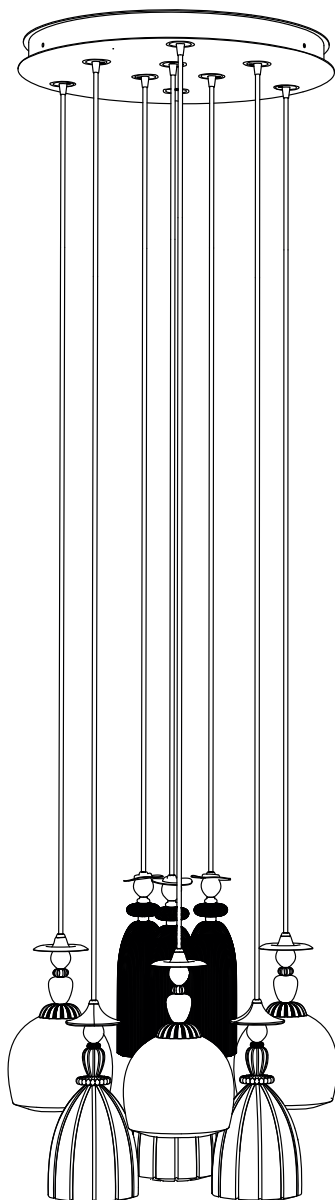

MADemoiselle CHANDELIERS

INSTALLATION GUIDE (CE/UK/US/JP)

LLADRÓ
HANDMADE PORCELAIN
Spain

9 - 18 - 24 LIGHTS

REF. 01023542 - 9 LIGHTS (CE/UK)
REF. 01023545 - 18 LIGHTS (CE/UK)
REF. 01023548 - 25 LIGHTS (CE/UK)

REF. 01023543 - 9 LIGHTS (US)
REF. 01023546 - 18 LIGHTS (US)
REF. 01023549 - 25 LIGHTS (US)

REF. 01023544 - 9 LIGHTS (JP)
REF. 01023547 - 18 LIGHTS (JP)
REF. 01023550 - 25 LIGHTS (JP)

(v1. 07-2015)

11

(Two person lamp assembly recommended)

SHADES DISTRIBUTION

"A"

Box reference:

01023530 (CE-UK)
01023531 (US)
01023532 (JP)

"B"

Box reference:

01023533 (CE-UK)
01023534 (US)
01023535 (JP)

"C"

Box reference:

01023536 (CE-UK)
01023537 (US)
01023538 (JP)

"D"

Box reference:

01023539 (CE-UK)
01023540 (US)
01023541 (JP)

18-lights version

25-lights version

13