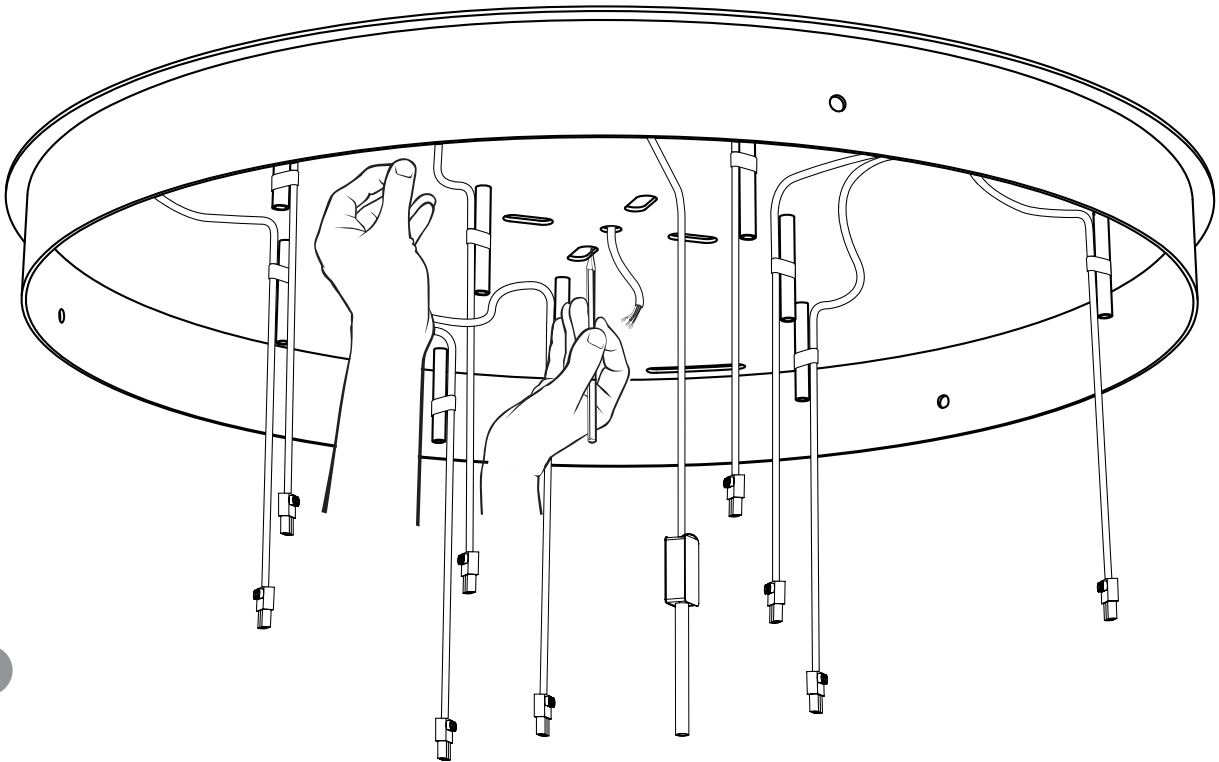

MADemoiselle CHANDELIERS

INSTALLATION GUIDE (CE/UK/US/JP)

LLADRÓ
HANDMADE PORCELAIN
Spain

9 - 18 - 24 LIGHTS

REF. 01023542 - 9 LIGHTS (CE/UK)
REF. 01023545 - 18 LIGHTS (CE/UK)
REF. 01023548 - 25 LIGHTS (CE/UK)

REF. 01023543 - 9 LIGHTS (US)
REF. 01023546 - 18 LIGHTS (US)
REF. 01023549 - 25 LIGHTS (US)

REF. 01023544 - 9 LIGHTS (JP)
REF. 01023547 - 18 LIGHTS (JP)
REF. 01023550 - 25 LIGHTS (JP)

(v1. 07-2015)

11

(Two person lamp assembly recommended)