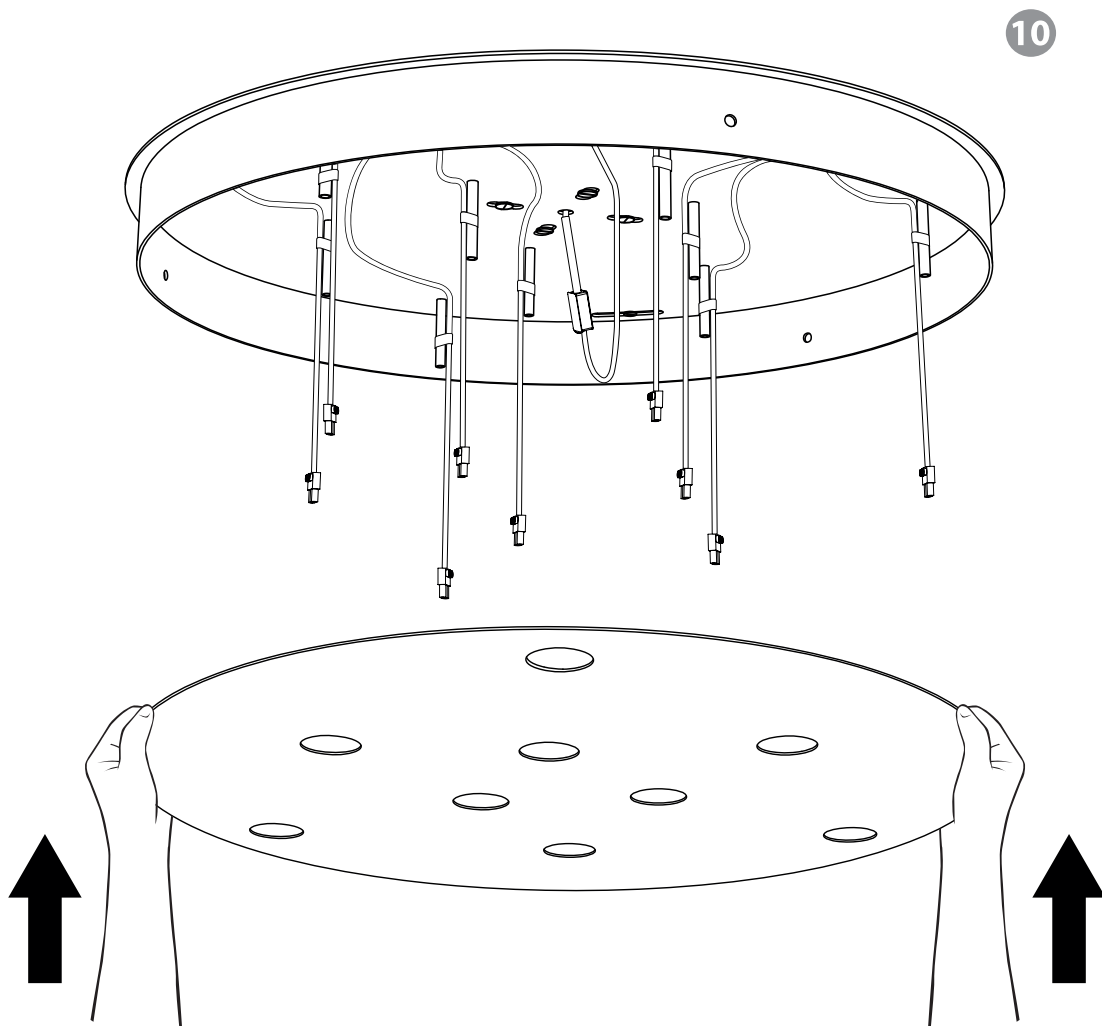

MADemoiselle CHANDELIERS

INSTALLATION GUIDE (CE/UK/US/JP)

LLADRÓ
HANDMADE PORCELAIN
Spain

9 - 18 - 24 LIGHTS

REF. 01023542 - 9 LIGHTS (CE/UK)
REF. 01023545 - 18 LIGHTS (CE/UK)
REF. 01023548 - 25 LIGHTS (CE/UK)

REF. 01023543 - 9 LIGHTS (US)
REF. 01023546 - 18 LIGHTS (US)
REF. 01023549 - 25 LIGHTS (US)

REF. 01023544 - 9 LIGHTS (JP)
REF. 01023547 - 18 LIGHTS (JP)
REF. 01023550 - 25 LIGHTS (JP)

(v1. 07-2015)

11

(Two person lamp assembly recommended)