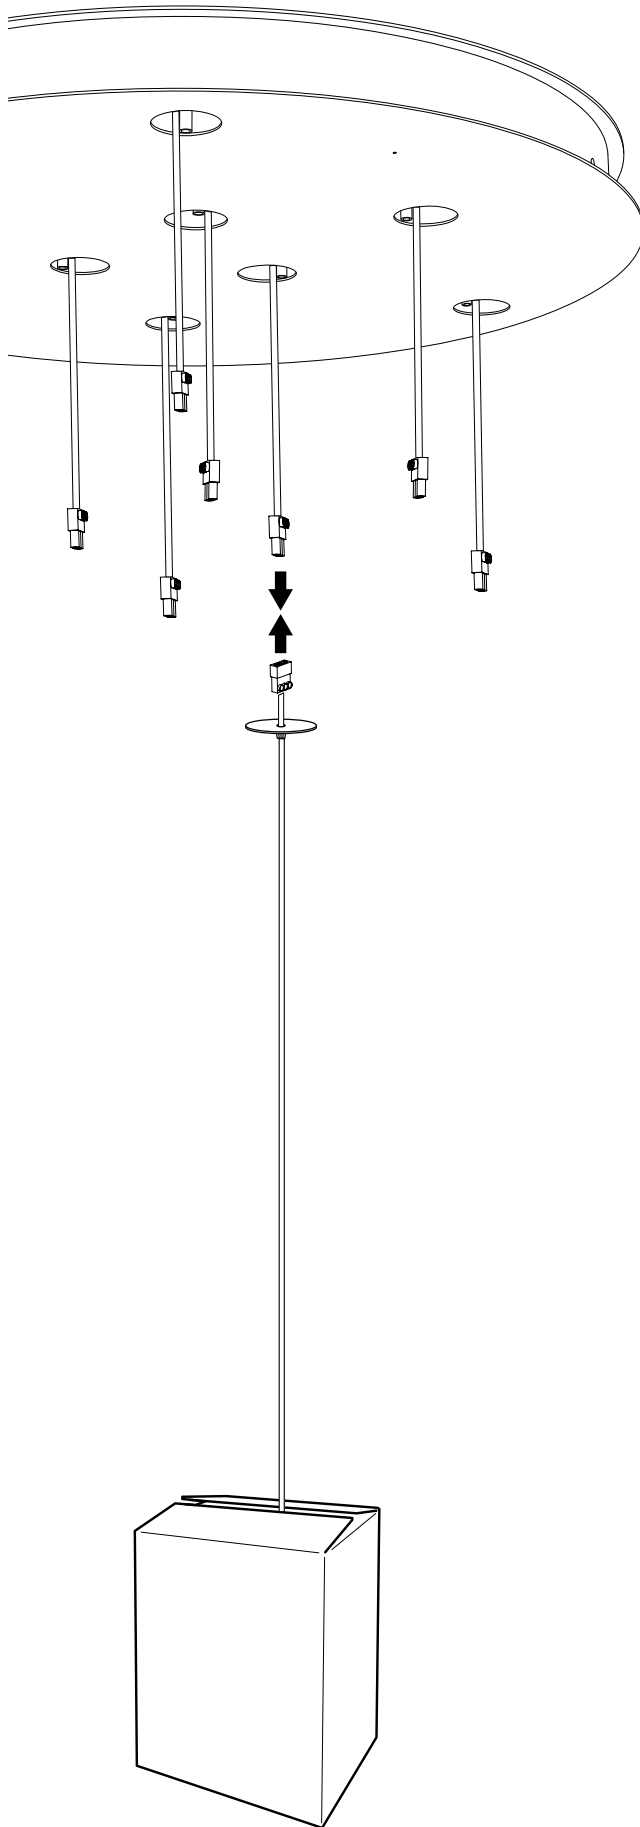

MADemoiselle CHANDELIERS

INSTALLATION GUIDE (CE/UK/US/JP)

LLADRÓ
HANDMADE PORCELAIN
Spain

9 - 18 - 24 LIGHTS

REF. 01023542 - 9 LIGHTS (CE/UK)
REF. 01023545 - 18 LIGHTS (CE/UK)
REF. 01023548 - 25 LIGHTS (CE/UK)

REF. 01023543 - 9 LIGHTS (US)
REF. 01023546 - 18 LIGHTS (US)
REF. 01023549 - 25 LIGHTS (US)

REF. 01023544 - 9 LIGHTS (JP)
REF. 01023547 - 18 LIGHTS (JP)
REF. 01023550 - 25 LIGHTS (JP)

(v1. 07-2015)

11

(Two person lamp assembly recommended)

SHADES DISTRIBUTION

"A"

Box reference:

01023530 (CE-UK)
01023531 (US)
01023532 (JP)

"B"

Box reference:

01023533 (CE-UK)
01023534 (US)
01023535 (JP)

"C"

Box reference:

01023536 (CE-UK)
01023537 (US)
01023538 (JP)

"D"

Box reference:

01023539 (CE-UK)
01023540 (US)
01023541 (JP)

18-lights version

25-lights version

13