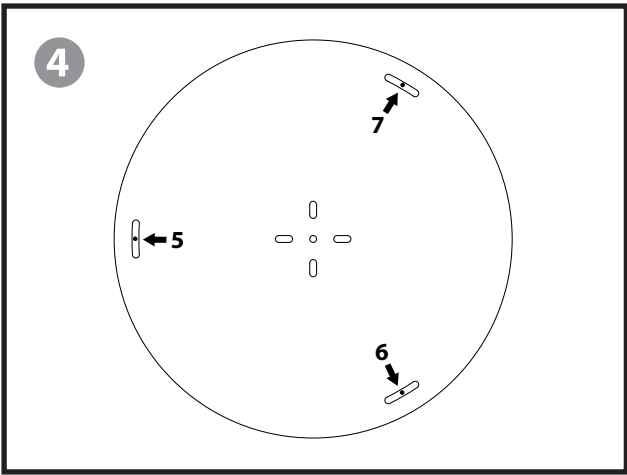

MADemoiselle CHANDELIERS

INSTALLATION GUIDE (CE/UK/US/JP)

LLADRÓ
HANDMADE PORCELAIN
Spain

9 - 18 - 24 LIGHTS

REF. 01023542 - 9 LIGHTS (CE/UK)
REF. 01023545 - 18 LIGHTS (CE/UK)
REF. 01023548 - 25 LIGHTS (CE/UK)

REF. 01023543 - 9 LIGHTS (US)
REF. 01023546 - 18 LIGHTS (US)
REF. 01023549 - 25 LIGHTS (US)

REF. 01023544 - 9 LIGHTS (JP)
REF. 01023547 - 18 LIGHTS (JP)
REF. 01023550 - 25 LIGHTS (JP)

(v1. 07-2015)

11

(Two person lamp assembly recommended)