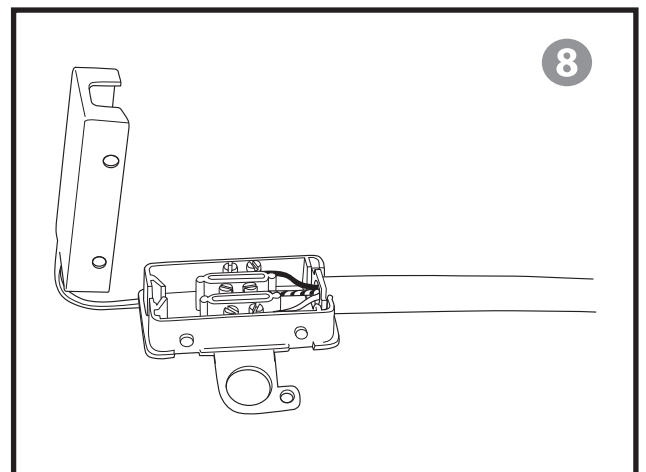

MADemoiselle CHANDELIERS

INSTALLATION GUIDE (CE/UK/US/JP)

LLADRÓ
HANDMADE PORCELAIN
Spain

9 - 18 - 24 LIGHTS

REF. 01023542 - 9 LIGHTS (CE/UK)
REF. 01023545 - 18 LIGHTS (CE/UK)
REF. 01023548 - 25 LIGHTS (CE/UK)

REF. 01023543 - 9 LIGHTS (US)
REF. 01023546 - 18 LIGHTS (US)
REF. 01023549 - 25 LIGHTS (US)

REF. 01023544 - 9 LIGHTS (JP)
REF. 01023547 - 18 LIGHTS (JP)
REF. 01023550 - 25 LIGHTS (JP)

(v1. 07-2015)

11

(Two person lamp assembly recommended)