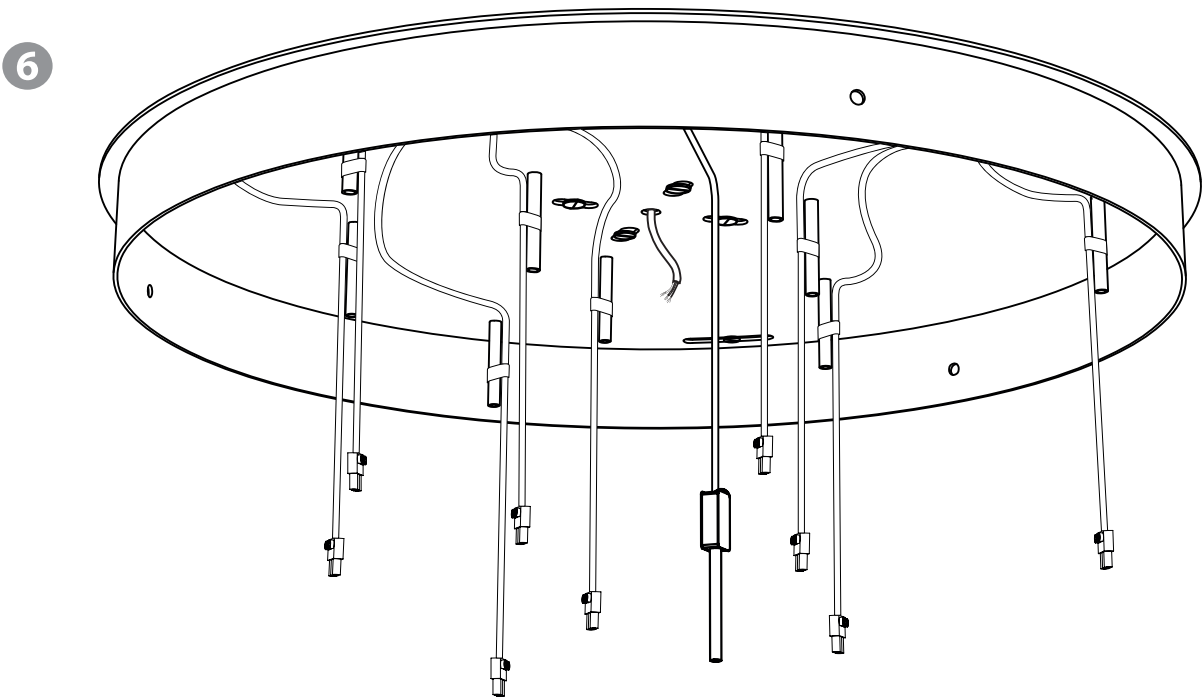

MADemoiselle CHANDELIERS

INSTALLATION GUIDE (CE/UK/US/JP)

LLADRÓ
HANDMADE PORCELAIN
Spain

9 - 18 - 24 LIGHTS

REF. 01023542 - 9 LIGHTS (CE/UK)
REF. 01023545 - 18 LIGHTS (CE/UK)
REF. 01023548 - 25 LIGHTS (CE/UK)

REF. 01023543 - 9 LIGHTS (US)
REF. 01023546 - 18 LIGHTS (US)
REF. 01023549 - 25 LIGHTS (US)

REF. 01023544 - 9 LIGHTS (JP)
REF. 01023547 - 18 LIGHTS (JP)
REF. 01023550 - 25 LIGHTS (JP)

(v1. 07-2015)

11

(Two person lamp assembly recommended)